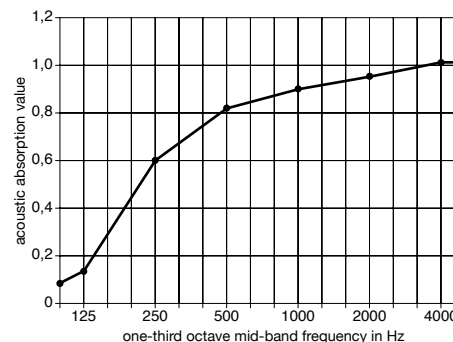

Printing methods

Individual applications

Certifications

Acoustic absorption value α_w /class*: 0.85/ B

Type of assembly E-50 according to DIN EN ISO 354. Textile in front of total 50 mm, included 2 x 20 mm ISOVER SSP 2 and 10 mm airspace.